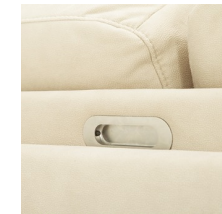

EASY OPEN AND CLOSE

STANDARD PREMIUM FOAM

HANDLE FOR EASY SOFABED TRANSFORMATION

OPTIONS

Pillows available in three sizes (18x18, 24x24, 12x23), in two treatments (Box border, Knife edge)
Espresso Wood Leg

FRAME

All Palliser frames are constructed from engineered wood products, hardwood or softwood; joints are pinned and glued for uniformity and strength.

SEATING COMFORT

Attached seat cushions feature a high-resiliency, high density foam core with a polyester wrap
Semi-attached back cushions with fibre filling
Back Suspension: 100% premium elastic webbing to provide consistent comfort and support.

FUNCTION

Sofa bed pieces have easy open and close operation while cushions remain attached

COVERS

Fabric excl Accent Fabric
Leather Match
Leather Alternative
Fabric
Leather

21 Double Sofabed
77 x 39 x 36"
195 x 98 x 92 cm
IA: 63" / 159 cm