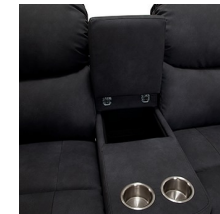

ARM CLOSE-UP
ANGLE

LIFT TOP
STORAGE

STAINLESS STEEL
CUPHOLDER

OPTIONS

Pillows available in three sizes (18x18, 24x24, 12x23), in two treatments (Box border, Knife edge)
Black LED Cup Holder
Stainless Steel Cup Holder
Antique Brass Cup Holder
Matte Black Cupholder
Black Table
Grommet Only
Metal Table With Grommet

FRAME

All Palliser frames are constructed from engineered wood products, hardwood or softwood; joints are pinned and glued for uniformity and strength.

SEATING COMFORT

Semi-attached back cushions with fibre filling
Full, chaise-style seat cushions with high-resiliency, high density foam core in polyester wrap
Back Suspension: Sinuous springs to provide premium comfort and support.
Seat Suspension: Heavy gauge sinuous springs, engineered to provide premium comfort and endurance.

FUNCTION

Power recline with toggle switch

COVERS

Leather
Fabric excl Accent Fabric
Leather Alternative
Fabric

09 Corner Curve
47 x 47 x 41"
120 x 120 x 105 cm

10 Armless Chair
23 x 39 x 41"
59 x 100 x 105 cm

30 Armless Recliner
60 Power Armless Recliner
23 x 39 x 41"
59 x 100 x 105 cm

51 Sofa Recliner
61 Power Sofa Recliner
84 x 39 x 41"
214 x 100 x 105 cm
IA: 64" / 162 cm

53 Loveseat Recliner
63 Loveseat Recliner Power
62 x 39 x 41"
158 x 100 x 105 cm
IA: 42" / 106 cm