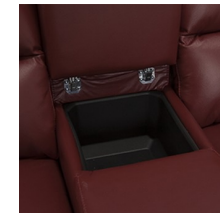

STANDARD
PREMIUM FOAM

PIPING

STAINLESS STEEL
CUPHOLDER

LIFT TOP
STORAGE

OPTIONS

Pillows available in three sizes (18x18, 24x24, 12x23), in two treatments (Box border, Knife edge)
Matte Black Cupholder
Stainless Steel Cup Holder
Antique Brass Cup Holder
Black LED Cup Holder
Metal Table With Grommet
Black Table With Grommet
Grommet Only

FRAME

All Palliser frames are constructed from engineered wood products, hardwood or softwood; joints are pinned and glued for uniformity and strength.

SEATING COMFORT

Semi-attached back cushions with fibre filling
Full, chaise-style seat cushions with high-resiliency, high density foam core in polyester wrap
Back Suspension: 100% premium elastic webbing to provide consistent comfort and support.
Seat Suspension: Heavy gauge sinuous springs, engineered to provide premium comfort and endurance.

FUNCTION

Manual recline with pull latch
Power recline with toggle switch

COVERS

Fabric
Leather Alternative
Fabric excl Accent Fabric
Leather Match
Leather

09 Corner Curve
48 x 48 x 39"
122 x 122 x 100 cm

2P Armless Power Recliner
32 x 41 x 39"
81 x 105 x 100 cm