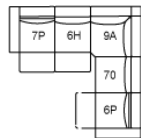

70 Armless Chair
 33 x 42 x 31"
 84 x 107 x 79 cm

9A Corner Square w Movable HeadR
 48 x 48 x 31"
 122 x 122 x 79 cm

C3 RHF PWR Reclining Chaise
C4 LHF PWR Reclining Chaise
 42 x 64 x 31"
 107 x 163 x 79 cm

K3 Console with Storage
 13 x 41 x 27"
 34 x 103 x 68 cm

6P RHF Power Recliner w/ Power Headrest
7P LHF Power Recliner w/ Power Headrest
 42 x 42 x 31"
 107 x 107 x 79 cm

POPULAR CONFIGURATIONS

7P/K3/70/9A/70/6P
 136 x 123"
 346 x 313 cm

7P/6H/9A/70/6P
 122 x 122"
 310 x 310 cm

7P/K3/70/9A/70/C3
 136 x 123"
 346 x 313 cm

C4/70/9A/6H/17
 123 x 139"
 313 x 354 cm

DIMENSIONS

Seat Depth: 23" / 58 cm
 Seat Height: 19" / 50 cm
 Arm Depth: 41" / 104 cm
 Arm Height: 24" / 60 cm
 Reclined Depth: 62" / 158 cm

Dimensions shown as Width x Depth x Height.

Dimensions are correct at the time of printing and are subject to change without notice. Actual measurements for each item may vary from what is shown here. Please allow up to a +/- 1 inch difference. Availability may vary by region.