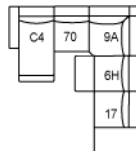

70 Armless Chair
 33 x 42 x 31"
 84 x 107 x 79 cm

9A Corner Square w Movable HeadR
 48 x 48 x 31"
 122 x 122 x 79 cm

C3 RHF PWR Reclining Chaise
C4 LHF PWR Reclining Chaise
 42 x 64 x 31"
 107 x 163 x 79 cm

K3 Console with Storage
 13 x 41 x 27"
 34 x 103 x 68 cm

6P RHF Power Recliner w/ Power Headrest
7P LHF Power Recliner w/ Power Headrest
 42 x 42 x 31"
 107 x 107 x 79 cm

POPULAR CONFIGURATIONS

7P/K3/70/9A/70/6P
 136 x 123"
 346 x 313 cm

7P/6H/9A/70/6P
 122 x 122"
 310 x 310 cm

7P/K3/70/9A/70/C3
 136 x 123"
 346 x 313 cm

C4/70/9A/6H/17
 123 x 139"
 313 x 354 cm

DIMENSIONS

Seat Depth: 23" / 58 cm
 Seat Height: 19" / 50 cm
 Arm Depth: 41" / 104 cm
 Arm Height: 24" / 60 cm
 Reclined Depth: 62" / 158 cm

Dimensions shown as Width x Depth x Height.

Dimensions are correct at the time of printing and are subject to change without notice. Actual measurements for each item may vary from what is shown here. Please allow up to a +/- 1 inch difference. Availability may vary by region.