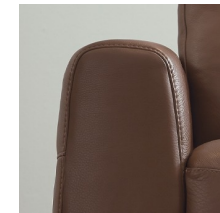

STANDARD
PREMIUM FOAM

CHROME SPINDLE

TOP STITCHING
DETAIL

ARM CUSHIONS
PADDED WITH
FOAM

LEG

Spindle Metal Leg
Spindle Wood Espresso Leg

FRAME

All Palliser frames are constructed from engineered wood products, hardwood or softwood; joints are pinned and glued for uniformity and strength

SEATING COMFORT

Semi-attached back cushions with fibre filling
Tight seat cushions are engineered using multiple densities of high-resiliency, contour-cut foam
Seat Suspension: Heavy gauge sinuous springs, engineered to provide premium comfort and endurance.

FUNCTION

N/A

COVERS

Fabric
Leather Alternative
Fabric excl Accent Fabric
Leather Match
Leather

01 Sofa
94 x 37 x 32"
239 x 93 x 82 cm
IA: 78" / 199 cm

02 Chair
41 x 37 x 32"
105 x 93 x 82 cm
IA: 26" / 67 cm

03 Loveseat
67 x 37 x 32"
171 x 93 x 82 cm
IA: 52" / 133 cm

04 Ottoman
26 x 18 x 18"
67 x 46 x 46 cm

08 RHF Loveseat
07 LHF Loveseat
60 x 37 x 32"
153 x 93 x 82 cm

10 Armless Chair
26 x 37 x 32"
67 x 93 x 82 cm