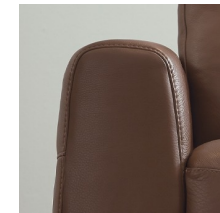

STANDARD  
PREMIUM FOAM

CHROME SPINDLE

TOP STITCHING  
DETAIL

ARM CUSHIONS  
PADDED WITH  
FOAM

**LEG**

Spindle Metal Leg  
Spindle Wood Espresso Leg

**FRAME**

All Palliser frames are constructed from engineered wood products, hardwood or softwood; joints are pinned and glued for uniformity and strength

**SEATING COMFORT**

Semi-attached back cushions with fibre filling  
Tight seat cushions are engineered using multiple densities of high-resiliency, contour-cut foam  
Seat Suspension: Heavy gauge sinuous springs, engineered to provide premium comfort and endurance.

**FUNCTION**

N/A

**COVERS**

Fabric  
Leather Alternative  
Fabric excl Accent Fabric  
Leather Match  
Leather

**01 Sofa**  
94 x 37 x 32"  
239 x 93 x 82 cm  
IA: 78" / 199 cm

**02 Chair**  
41 x 37 x 32"  
105 x 93 x 82 cm  
IA: 26" / 67 cm

## DIMENSIONS

Seat Depth: 21" / 55 cm  
Seat Height: 19" / 47 cm  
Arm Depth: 36" / 90 cm  
Arm Height: 24" / 61 cm

Dimensions shown as Width x Depth x Height.

Dimensions are correct at the time of printing and are subject to change without notice. Actual measurements for each item may vary from what is shown here. Please allow up to a +/- 1 inch difference. Availability may vary by region.