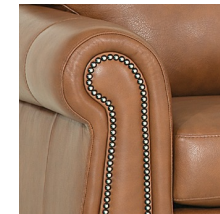

STANDARD
PREMIUM FOAM

ATTACHED SEAT
CUSHIONS

NAILHEAD
OPTION (SILVER,
BRONZE, TWO-
TONE)

TOP STITCHING
DETAIL

LEG

Espresso Wood Leg

FRAME

All Palliser frames are constructed from engineered wood products, hardwood or softwood; joints are pinned and glued for uniformity and strength.

SEATING COMFORT

Attached seat cushions feature a high-resiliency, high density foam core with a polyester wrap
Semi-attached back cushions with fibre filling
Back Suspension: Sinuous springs to provide premium comfort and support.
Seat Suspension: Heavy gauge sinuous springs, engineered to provide premium comfort and endurance.

FUNCTION

N/A

COVERS

Fabric
Fabric excl Accent Fabric
Leather Match
Leather Alternative
Leather

01 Sofa
84 x 37 x 36"
214 x 94 x 92 cm
IA: 66" / 168 cm

03 Loveseat
62 x 37 x 36"
158 x 94 x 92 cm
IA: 44" / 112 cm