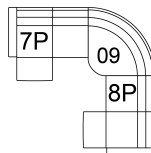

**74 Ottoman Rectangular**  
37 x 23 x 17"  
94 x 59 x 44 cm

**7P LHF Loveseat Power Recliner**  
55 x 40 x 38"  
140 x 102 x 97 cm

**8P RHF Loveseat Power Recliner**  
55 x 40 x 38"  
140 x 102 x 97 cm

**95 Chair w/2 Arms**  
38 x 38 x 34"  
97 x 97 x 87 cm  
IA: 24" / 61 cm

**98 RHF Angled Loveseat**  
**97 LHF Angled Loveseat**  
70 x 50 x 34"  
178 x 127 x 87 cm

POPULAR CONFIGURATIONS

**07/15**  
86 x 60"  
219 x 153 cm

**12/40**  
117 x 91"  
298 x 232 cm

**7P/09/10/19**  
104 x 136"  
265 x 346 cm

**7P/09/8P**  
104 x 104"  
265 x 265 cm

DIMENSIONS

Seat Depth: 21" / 54 cm  
Seat Height: 19" / 48 cm  
Arm Depth: 37" / 94 cm  
Arm Height: 24" / 60 cm

Dimensions shown as Width x Depth x Height.

Dimensions are correct at the time of printing and are subject to change without notice. Actual measurements for each item may vary from what is shown here. Please allow up to a +/- 1 inch difference. Availability may vary by region.