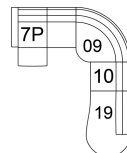

**74 Ottoman Rectangular**  
37 x 23 x 17"  
94 x 59 x 44 cm

**7P LHF Loveseat Power Recliner**  
55 x 40 x 38"  
140 x 102 x 97 cm

**8P RHF Loveseat Power Recliner**  
55 x 40 x 38"  
140 x 102 x 97 cm

**95 Chair w/2 Arms**  
38 x 38 x 34"  
97 x 97 x 87 cm  
IA: 24" / 61 cm

**98 RHF Angled Loveseat**  
**97 LHF Angled Loveseat**  
70 x 50 x 34"  
178 x 127 x 87 cm

POPULAR CONFIGURATIONS

**07/15**  
86 x 60"  
219 x 153 cm

**12/40**  
117 x 91"  
298 x 232 cm

**7P/09/10/19**  
104 x 136"  
265 x 346 cm

**7P/09/8P**  
104 x 104"  
265 x 265 cm

DIMENSIONS

Seat Depth: 21" / 54 cm  
Seat Height: 19" / 48 cm  
Arm Depth: 37" / 94 cm  
Arm Height: 24" / 60 cm

Dimensions shown as Width x Depth x Height.

Dimensions are correct at the time of printing and are subject to change without notice. Actual measurements for each item may vary from what is shown here. Please allow up to a +/- 1 inch difference. Availability may vary by region.